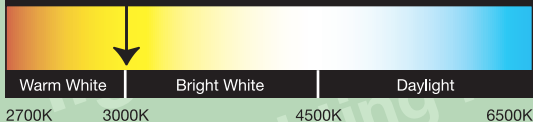

# lighting facts<sup>CM</sup>

A Program of the U.S. DOE

<b>Light Output (Lumens)</b>	<b>336</b>
<b>Watts</b>	<b>6</b>
<b>Lumens per Watt (Efficacy)</b>	<b>60</b>

<b>Color Accuracy</b>	<b>86</b>
Color Rendering Index (CRI)	

## Light Color

Correlated Color Temperature (CCT)

**3013 (Bright White)**

All results are according to IESNA LM-79-2008: *Approved Method for the Electrical and Photometric Testing of Solid-State Lighting*. The U.S. Department of Energy (DOE) verifies product test data and results. Products qualified under the DOE ENERGY STAR<sup>®</sup> program have the ENERGY STAR mark on this label.